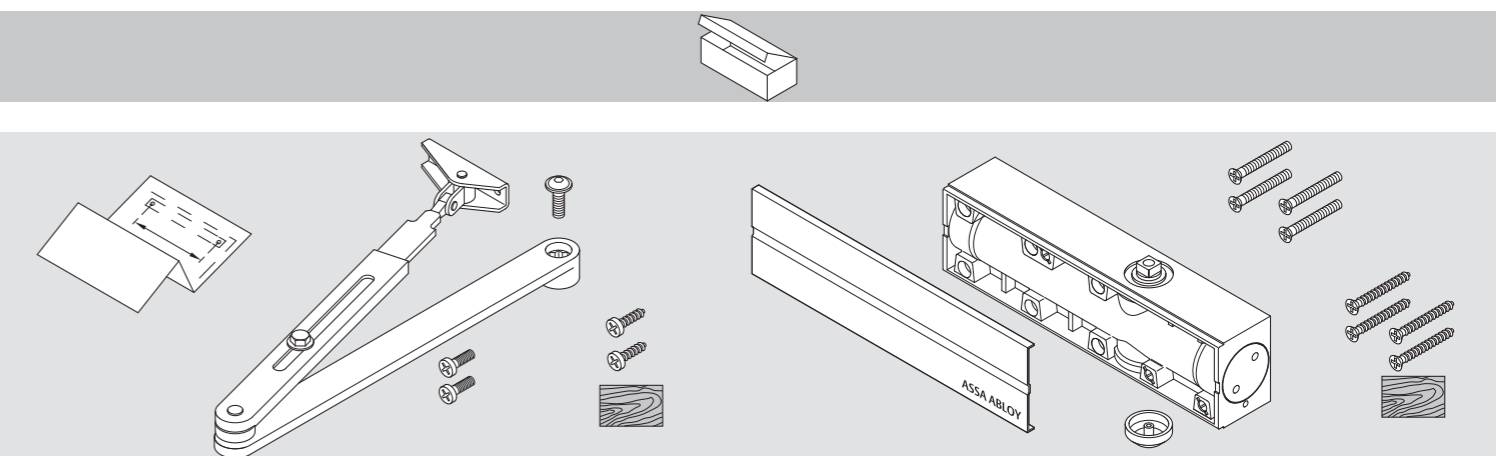

DC140

ASSA ABLOY

Installation Instructions

D10046

ASSA ABLOY is the global leader in door opening solutions, dedicated to satisfying end-user needs for security, safety and convenience.

ASSA ABLOY

ASSA ABLOY
Sicherheitstechnik GmbH
Werk Albstadt
Bildstockstraße 20
72458 Albstadt
GERMANY
Tel.: +49 (0) 74 31-12 3-0
Fax: +49 (0) 74 31- 12 3-24 0
info@assaabloy.de
www.assaabloy.de