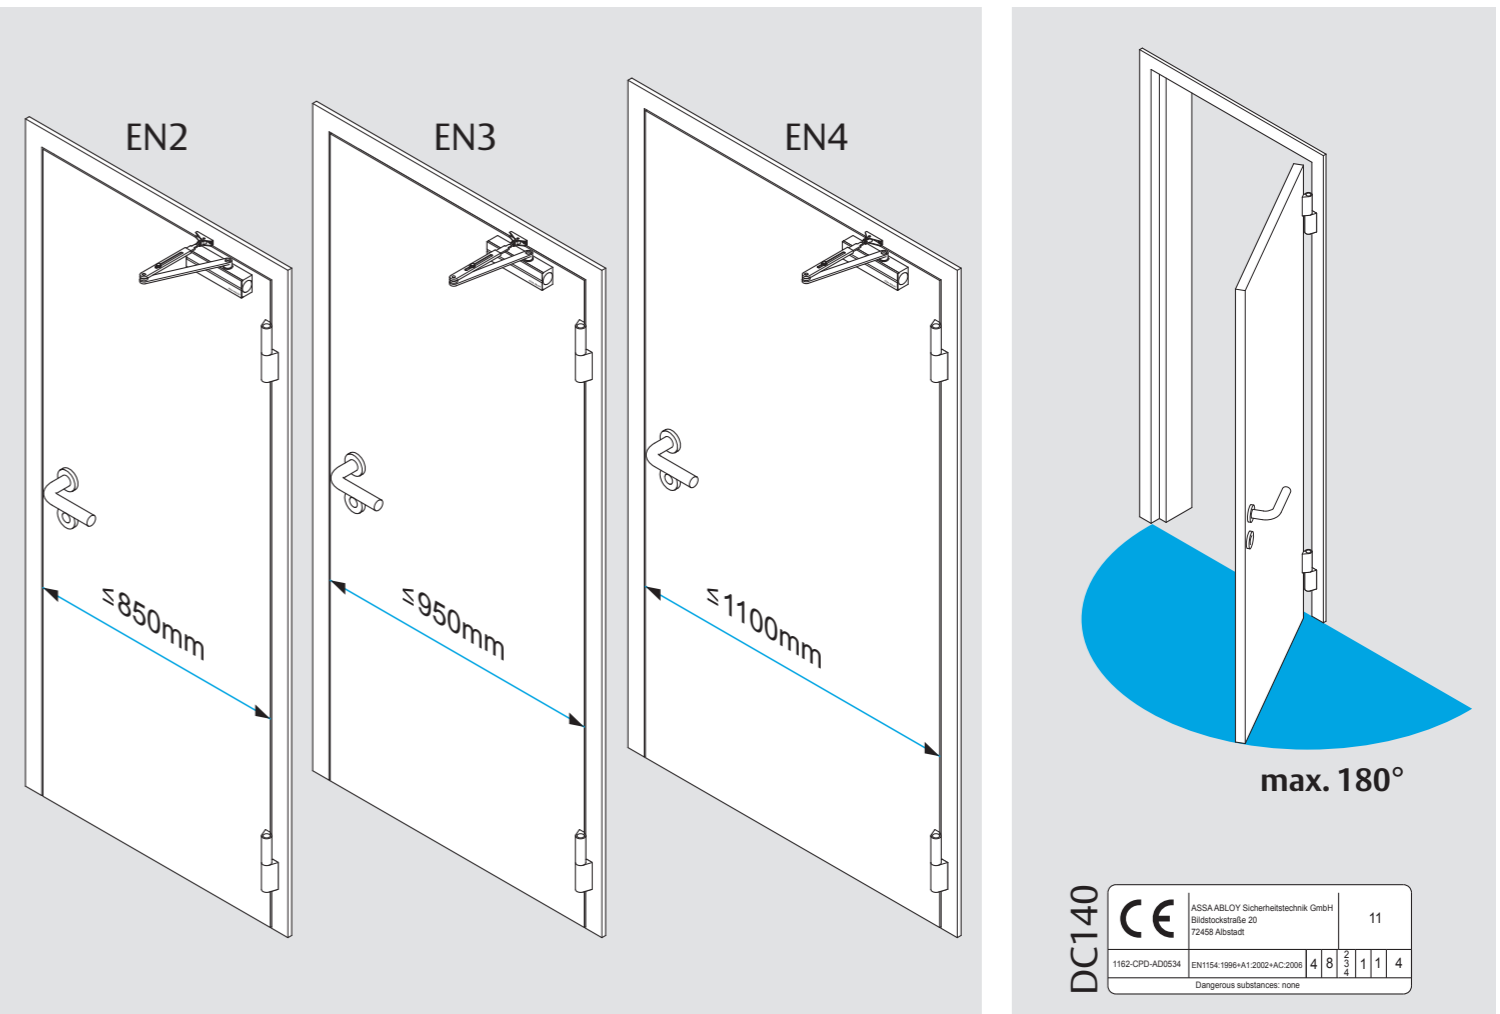

DC140

ASSA ABLOY

Installation Instructions

D10046

ASSA ABLOY is the global leader in door opening solutions, dedicated to satisfying end-user needs for security, safety and convenience.

ASSA ABLOY

ASSA ABLOY
Sicherheitstechnik GmbH
Werk Albstadt
Bildstockstraße 20
72458 Albstadt
GERMANY
Tel.: +49 (0) 74 31-12 3-0
Fax: +49 (0) 74 31- 12 3-24 0
info@assaabloy.de
www.assaabloy.de