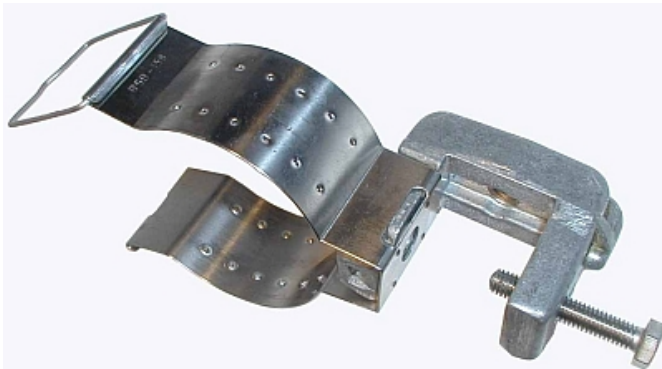

RSB Cleat

Cleat for RSB Clip

Technical Features

GENERAL SPECIFICATIONS

Product Line		Coaxial Cable Accessories Elliptical Waveguide Accessories
Product Type		Hanger
Hanger Type		RSB Cleat
Installation Hardware Type		RSB Cleat
Cable Type		Coaxial Foam Dielectric

MECHANICAL SPECIFICATIONS

Number of Cable / Waveguide Runs		1
Angle member adapter clamping range	mm (in)	1 / 25 (0.039 / 0.9)
Angle member adpater threads		2x M8
Material		Cleat: Aluminium Screw: Stainless Steel

PACKAGING INFORMATION

Package Quantity		10

External Document Links

Notes