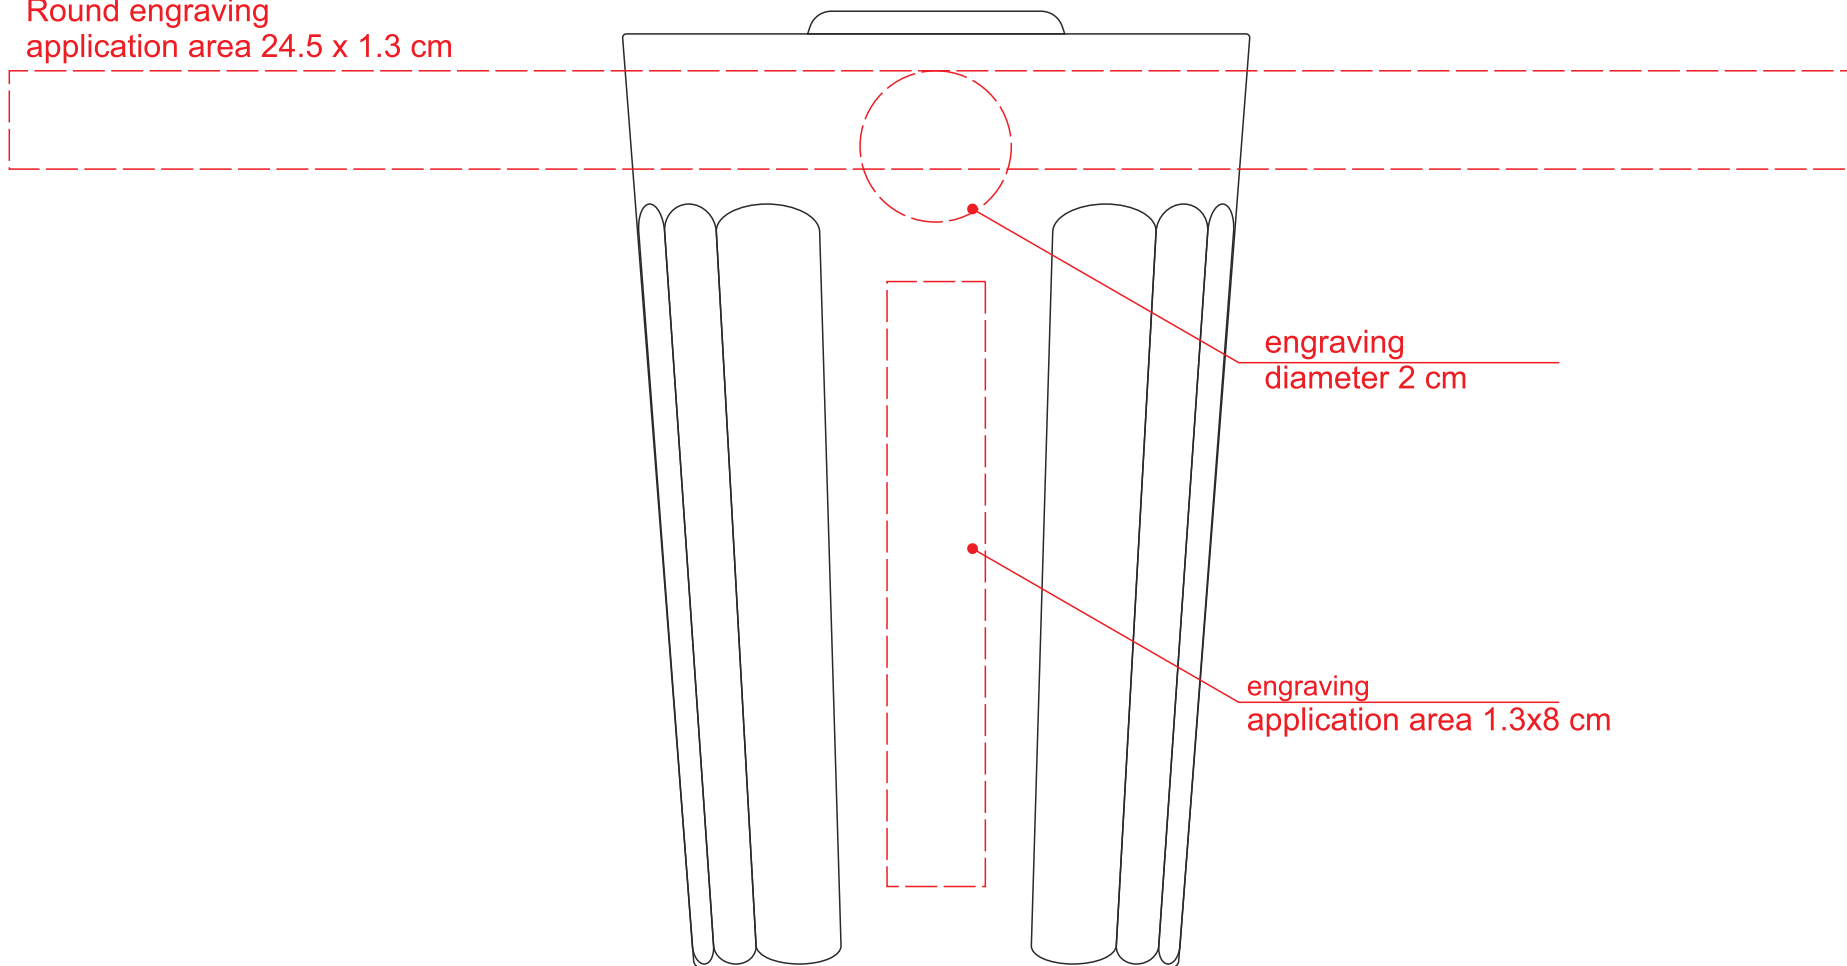

19749810  
19749830  
iconyMug  
M1:1

Round engraving  
application area 24.5 x 1.3 cm

engraving  
diameter 2 cm

engraving  
application area 1.3x8 cm