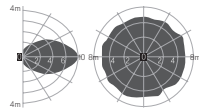

SENSOR

AC176-264V
PF ≥ 0,97