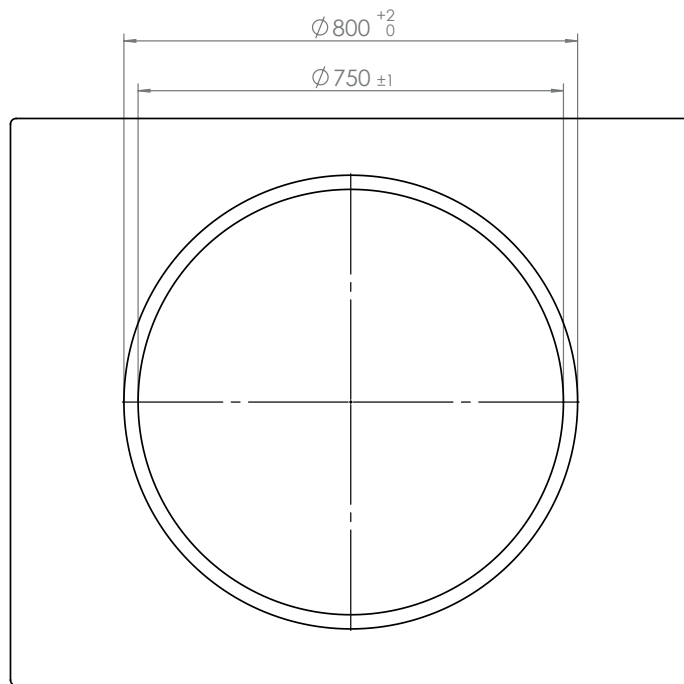

Nothing to talk about.
Cut out, put in, plug in.