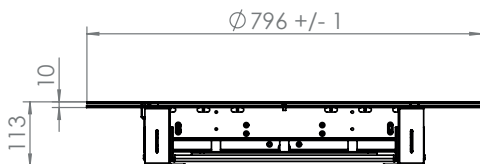

Nothing to talk about.
Cut out, put in, plug in.