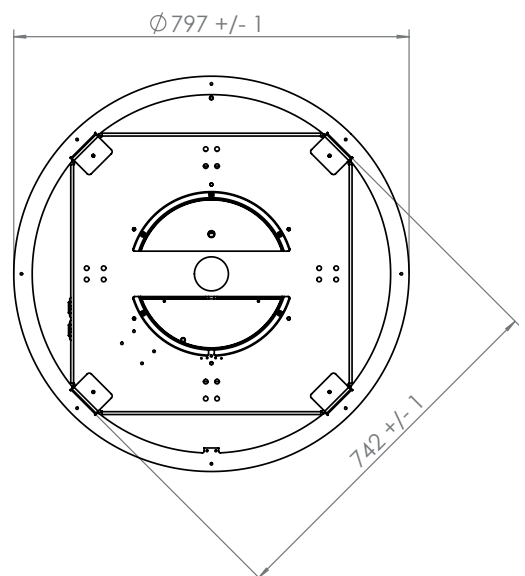

Nothing to talk about.
Cut out, put in, plug in.