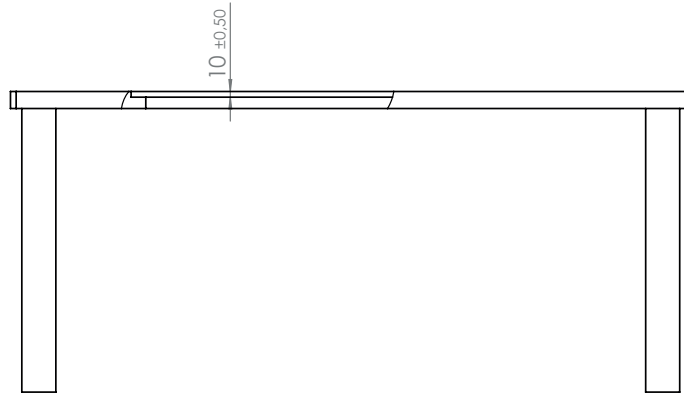

ROTATIS 220 FullHD

Retractable, Rotating Monitor

Table cutting

side
viewing

view from
above