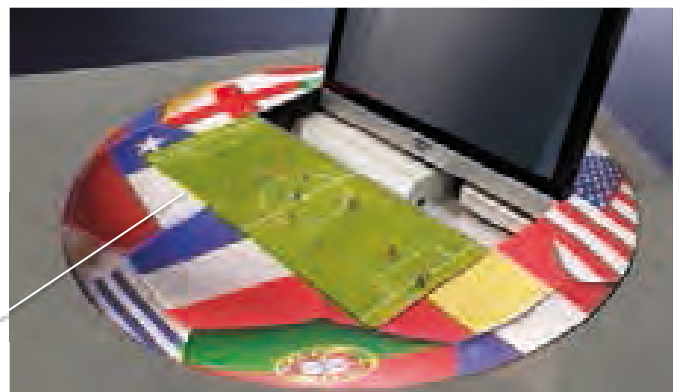

„What is ROTATIS?“

Within ROTATIS rests a retractable 21,5" monitor whose display can be either in the upright position constantly or closed over for later retraction, in a circular turntable.

This is incorporated into the furniture surface via a separate frame, allowing for the entire construction to be contained in a single piece, requiring no further adjustment externally. Allows the rotation of the rotation of the monitor to 350°.

Its ideal for use where multiple users at a time should see content on the screen or where a single user inputs data then rotates the screen for verification & authentication.

A design first & fully customisable.
Robust & precise

MADE IN GERMANY.
More than 15 years know-how in monitor-design.

Warranty 5 years mechanics,
2 years electric and electronic,
10 years spare part availability.

Sleek. Silent. Svelte.
Handcrafted & tested to ensure the highest standards.
Reliable partner with solid repeat business across diverse client fields. Global references and project experiences.

- Custom color - Anodization or Powder Coating
- Decorative trim according your demands
- Made to measure: Additional sockets and AV equipment can be integrated