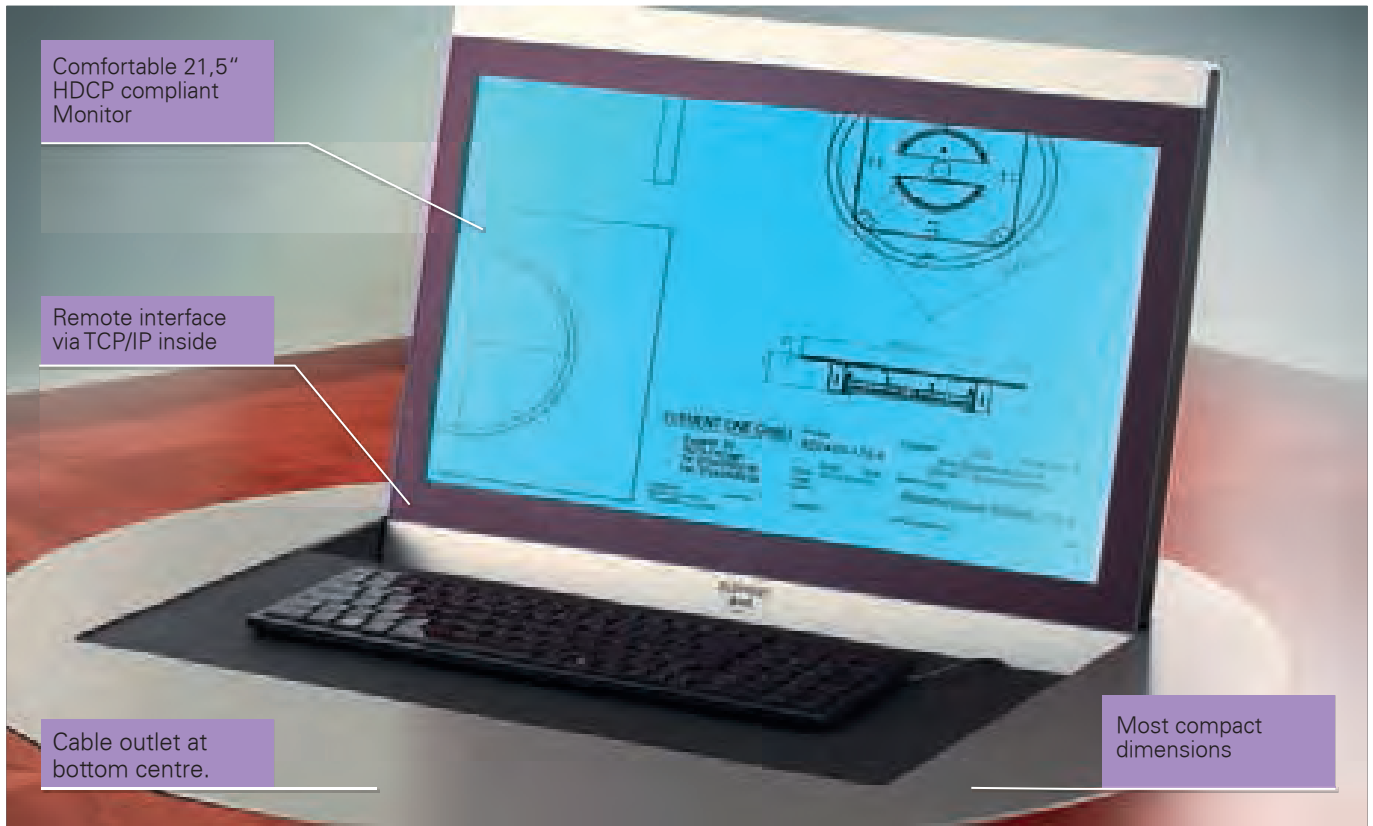

ROTATIS 220 FullHD

Retractable, Rotating Monitor

ROTATIS

21,5" FullHD
Monitor
HDCP able

350° rotating monitor

„visulutionary“

[ˈvɪʒuˈluːʒənəri] ADJ:

describes the feeling and impression
you get when you use unique integrated
monitor solutions from ELEMENT ONE™

ROTATIS 220 FullHD

Retractable, Rotating Monitor

„What is ROTATIS?“

Within ROTATIS rests a retractable 21,5" monitor whose display can be either in the upright position constantly or closed over for later retraction, in a circular turntable.

This is incorporated into the furniture surface via a separate frame, allowing for the entire construction to be contained in a single piece, requiring no further adjustment externally. Allows the rotation of the rotation of the monitor to 350°.

Its ideal for use where multiple users at a time should see content on the screen or where a single user inputs data then rotates the screen for verification & authentication.

A design first & fully customisable.
Robust & precise