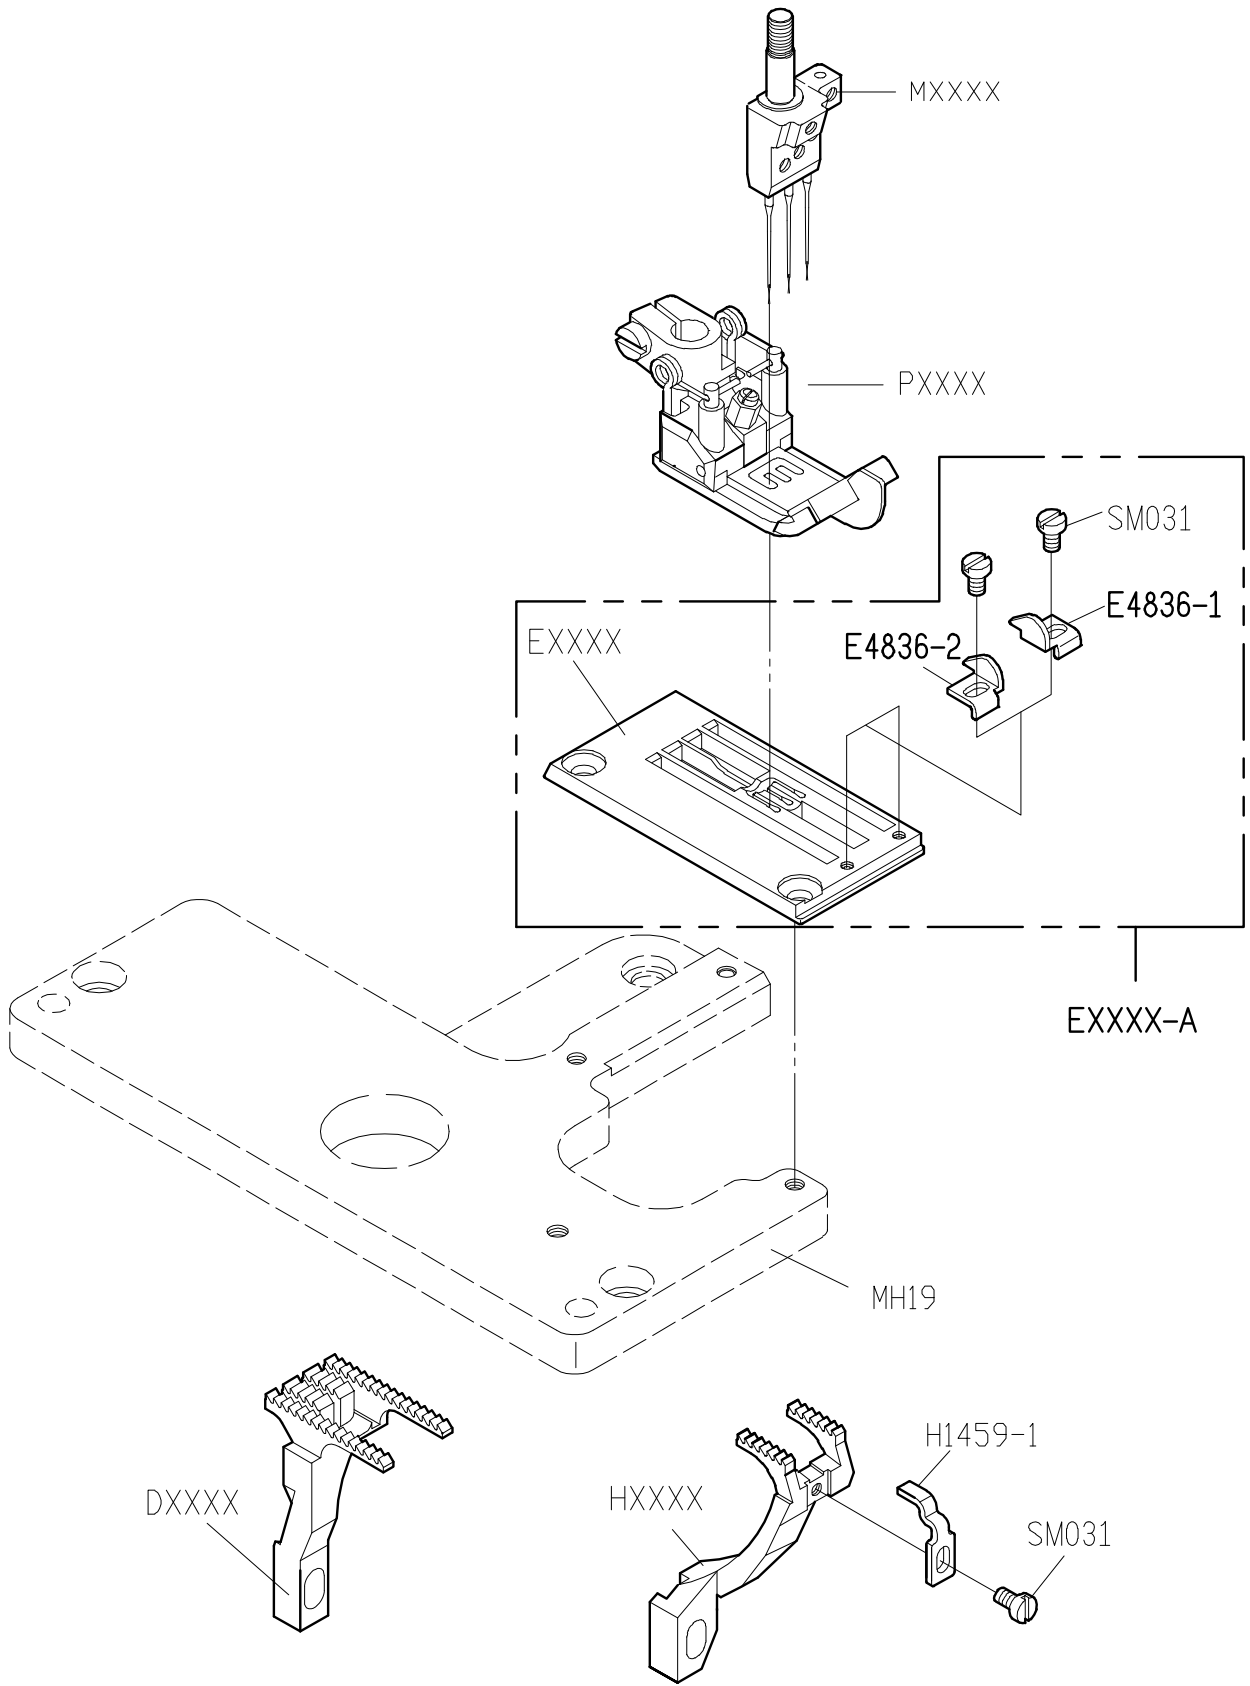

F007J PARTS LIST FOR FBP GROUP P.1/1

A

B

C

D

E

針距	成品尺寸	喇叭代號
5.6	9 (mm)	FBP01A
5.6	10	FBP01B
6.4	12	FBP01C

F007J PARTS LIST FOR FDC GROUP P.1/1

C

D

E

PARTS LIST FOR FE-J GROUP 系列圖 1

FOR F007J/JD/F858J/JD

The device of LS-A is shown for indication only, this device is not including it.

F007J PARTS LIST FOR FE-K GROUP P.2/3

FE202-A1