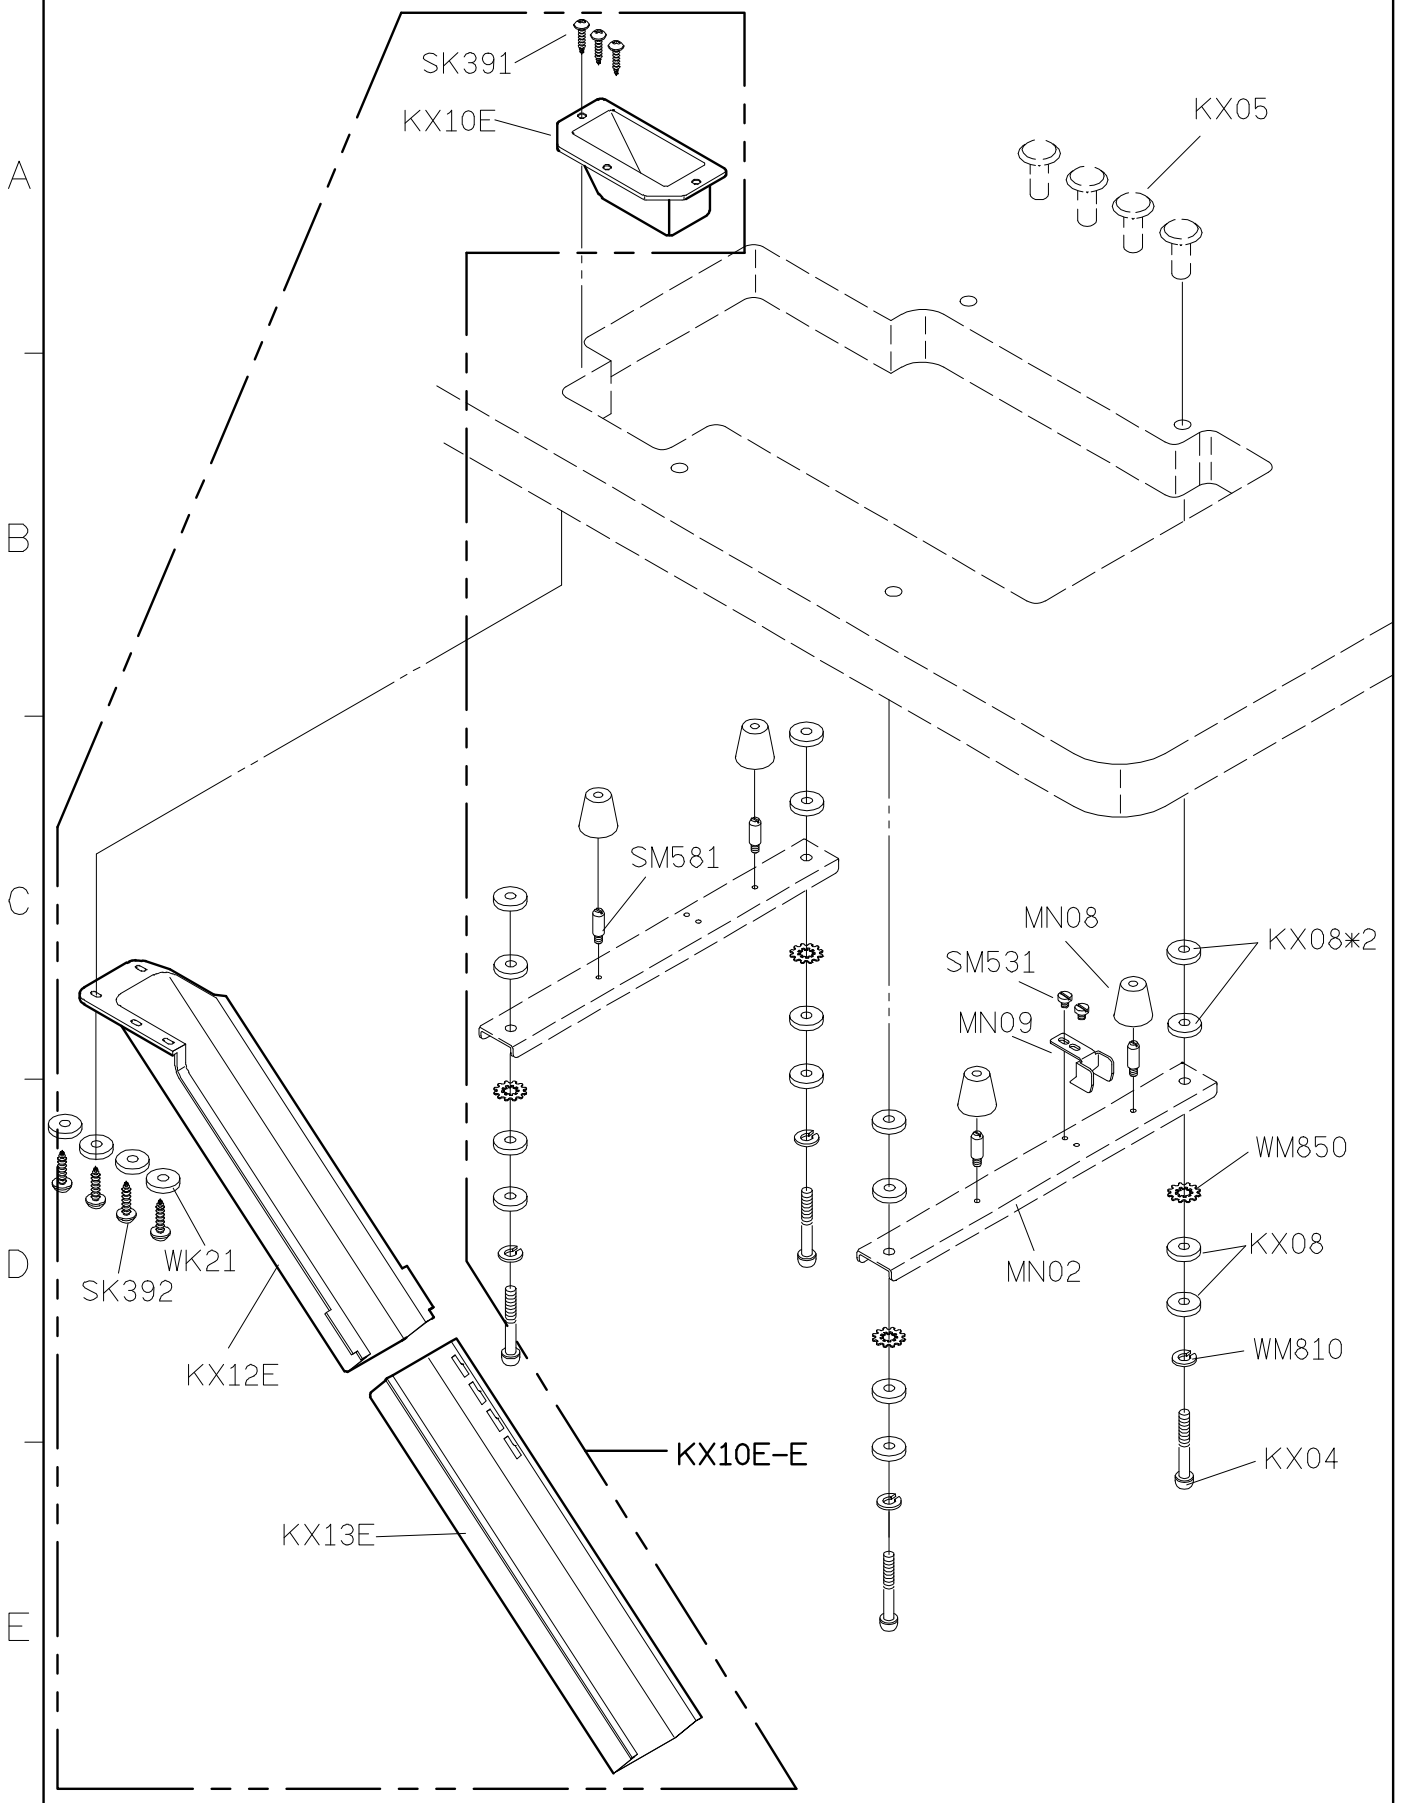

F007J PARTS LIST FOR FR-J GROUP P.3/3