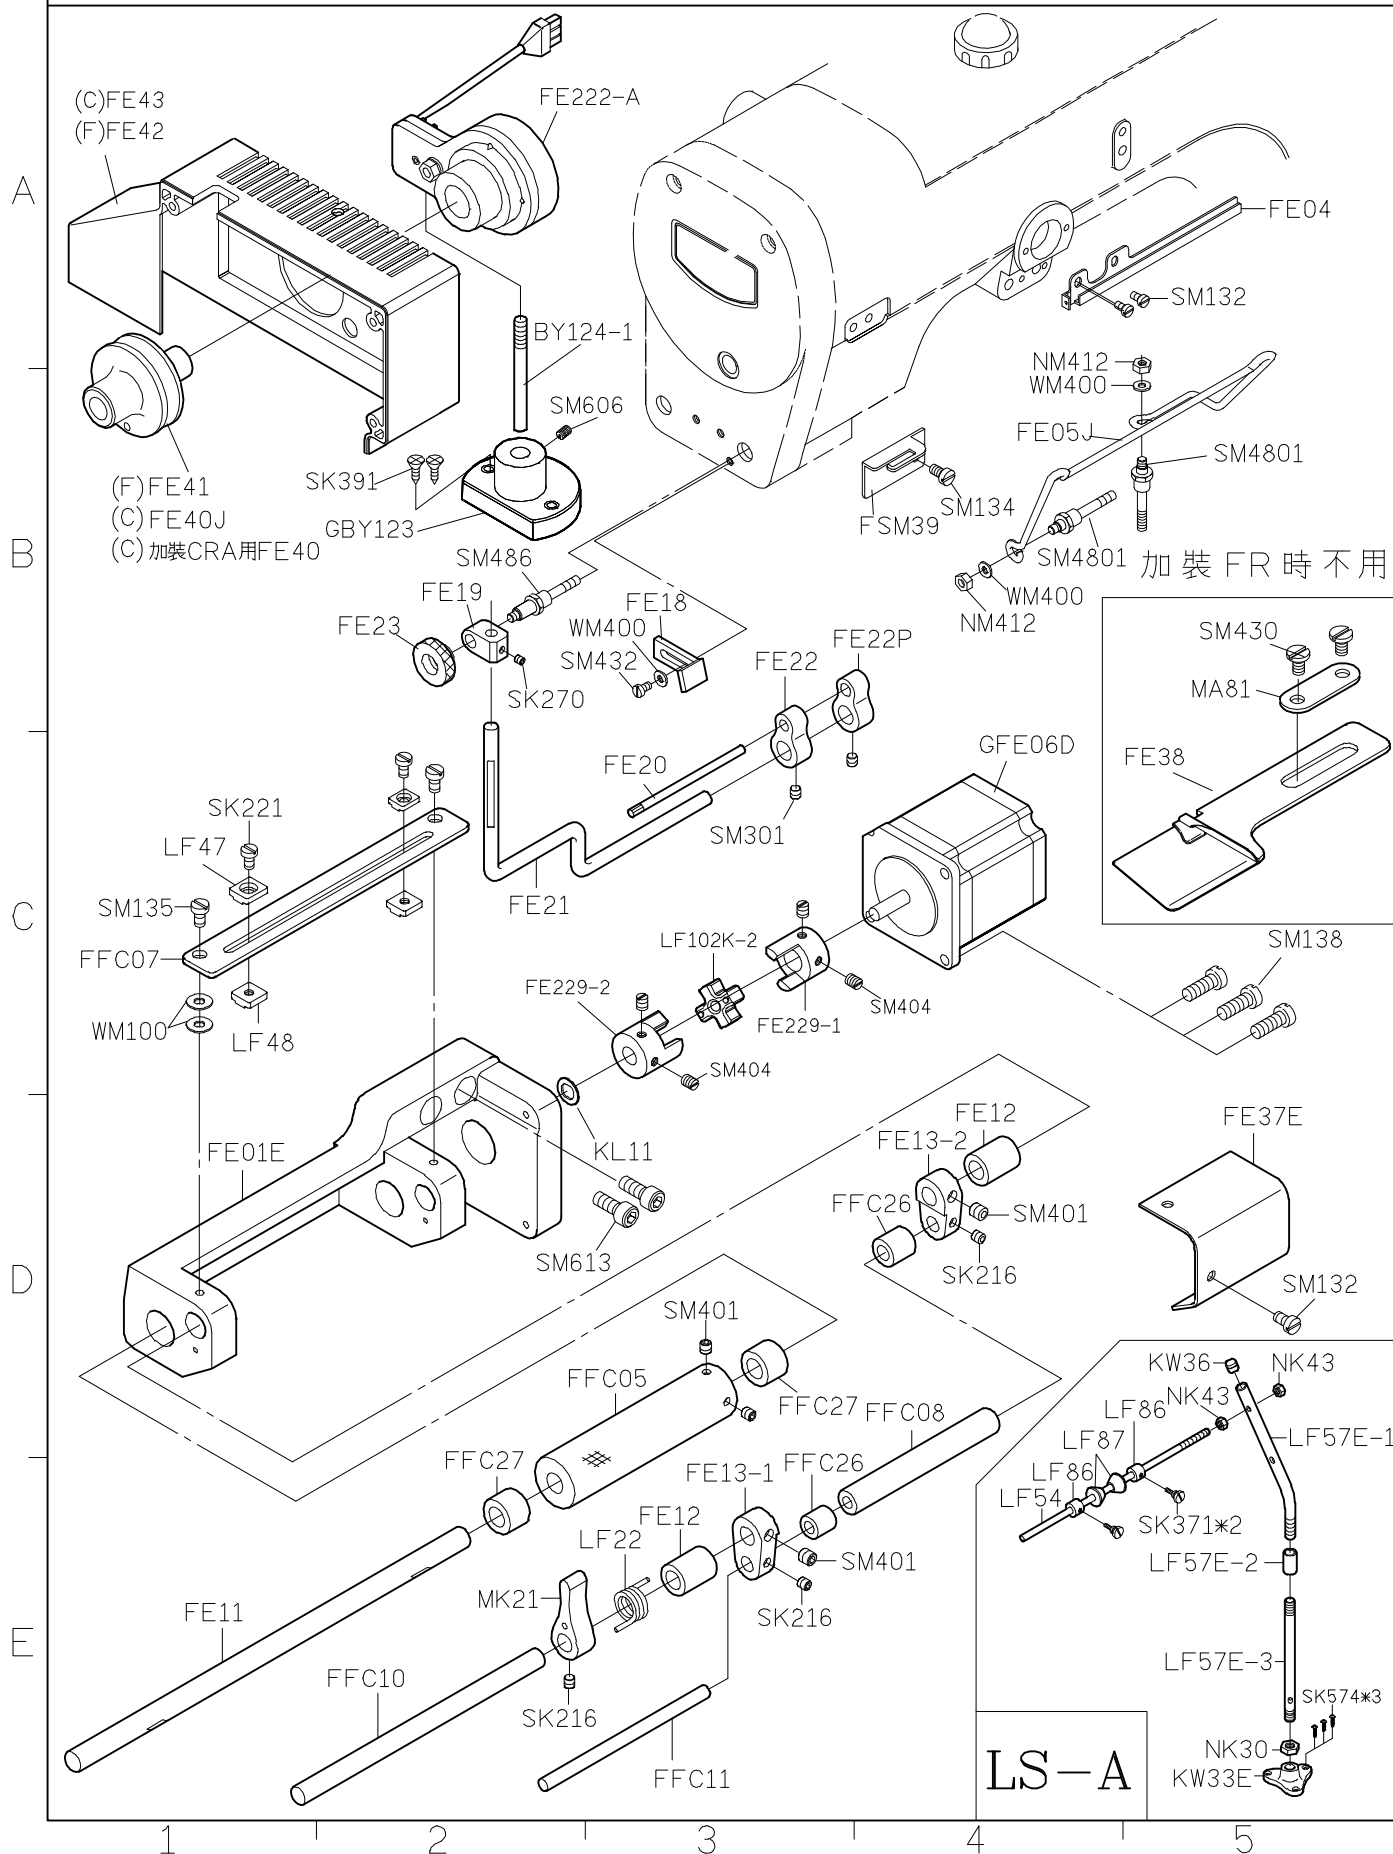

PARTS LIST FOR FE-J GROUP 系列圖 1

FOR F007J/JD/F858J/JD

The device of LS-A is shown for indication only, this device is not including it.