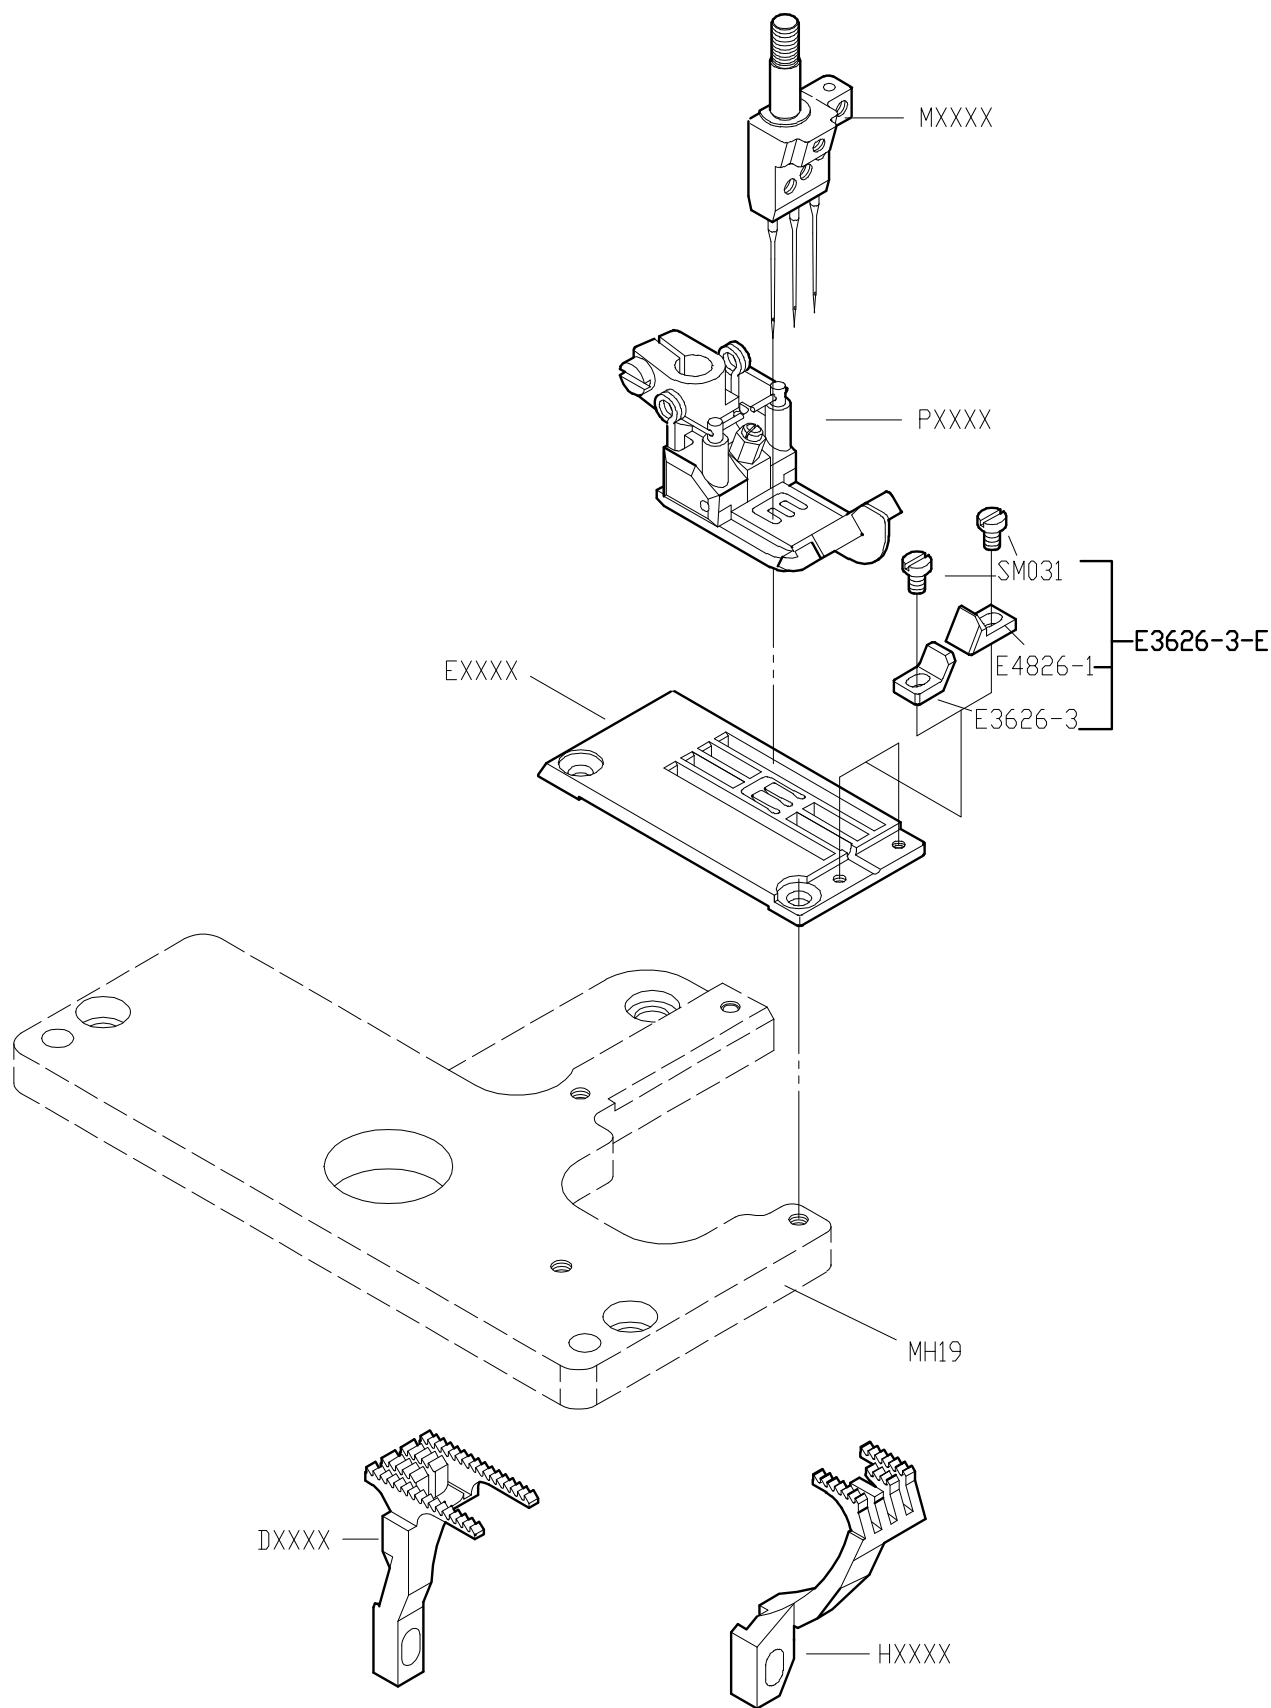

F007J PARTS LIST FOR FDC GROUP P.1/1

A

B

C

D

E