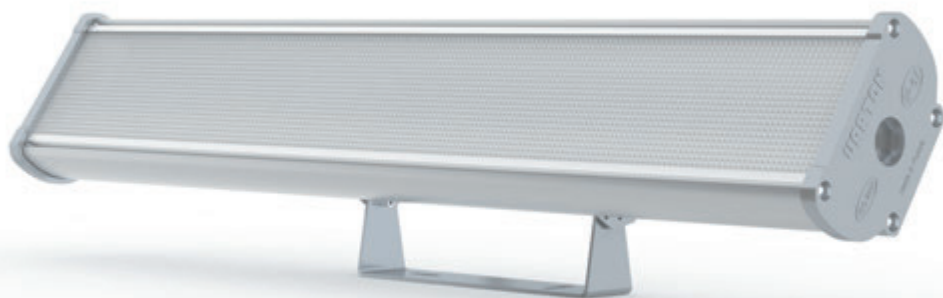

**Installation:**

It is mounted both on a flat surface, and on suspensions  
Easy installation and connection due to the wires removed from the lamp housing

**Case:**

Aluminum anodized body  
Diffuser made of polycarbonate with increased impact resistance  
Special silicone pads to ensure compliance with IP67 protection class

### Application:

Premises with high requirements for reliability of luminaires

V4-IO-70.0087.IRO-0001  
Swivel mount (180 ° angle) for Iron luminaires Iron  
192×45×80mm

**Case:** Galvanized steel  
**Mounting:** Conveniently connecting luminaires using WAGO terminals in wiring boxes  
Swivel mount is mounted on a flat surface of the ceiling or wall.  
**Angle of rotation** 180 °, in increments of 15 °.  
Allows you to adjust the angle of illumination of lamps in the premises of storage areas, industrial plants or in the open air  
Installation on console with diameter from 40 mm to 50 mm