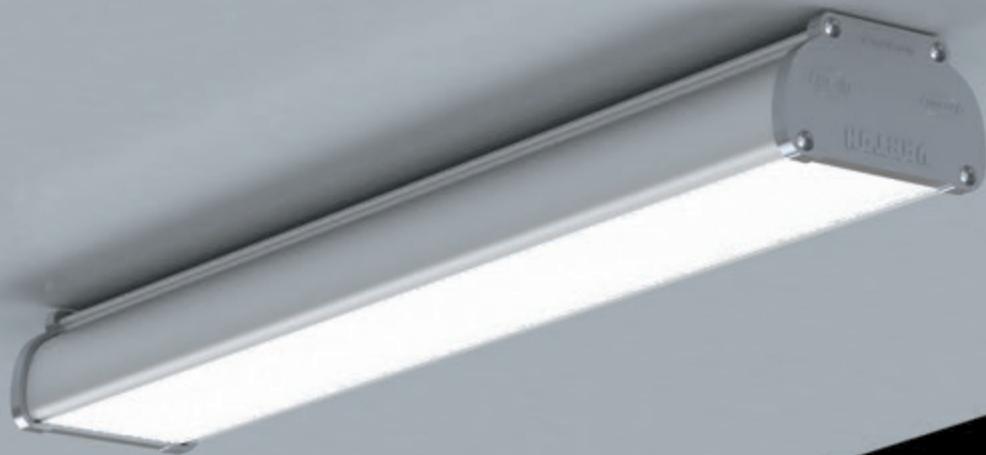

# IRON

Linear lamp  
Aluminum extrusion body  
IP66/67

**Iron**  
1215×109×66mm

AC176-264V  
Package size of the lamp:  
1299×117×72mm  
PF ≥ 0,97

○ metal

Article	Power	Light temperature	Luminous flux
V1-I0-70072-03000-6703630	36W	3000K	2900lm
V1-I0-70072-03000-6703640	36W	4000K	3000lm
V1-I0-70072-03000-6703650	36W	5000K	3000lm
V1-I0-70072-03000-6703665	36W	6500K	3200lm
V1-I0-70072-03000-6705440	54W	4000K	4700lm
V1-I0-70072-03000-6705450	54W	5000K	4700lm
V1-I0-70072-03000-6705465	54W	6500K	5000lm

**Installation:**

It is mounted both on a flat surface, and on suspensions  
Easy installation and connection due to the wires removed from the lamp housing

**Case:**

Aluminum anodized body  
Diffuser made of polycarbonate with increased impact resistance  
Special silicone pads to ensure compliance with IP67 protection class

**Installation:**  
 It is mounted both on a flat surface, and on suspensions  
 Easy installation and connection due to the wires removed from the lamp housing

**Case:**  
 Aluminum anodized body  
 Diffuser made of acrylic with increased impact resistance  
 Special silicone pads to ensure compliance with IP67 protection class