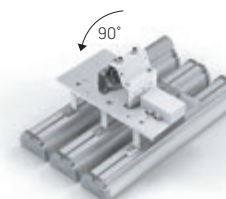

**Installation:**

It is mounted both on a flat surface, and on suspensions  
Easy installation and connection due to the wires removed from the lamp housing

**Case:**

Aluminum anodized body  
Diffuser made of polycarbonate with increased impact resistance  
Special silicone pads to ensure compliance with IP67 protection class

V4-IO-70.0002.IRO-0002  
Swivel mount for 3 pcs. lamps 325×276×300mm

V4-IO-70.0002.IRO-0003  
Swivel mount for 4 pcs. lamps 450×276×300mm

Installation of a single mount on a group mount to adjust the angle of the lamp

V4-IO-70.0004.IRO-0001  
Swivel mount for 3 pcs. lamps 325×120×300mm

V4-IO-70.0003.IRO-0003  
Swivel mount for 4 pcs. lamps 450×120×300mm

The possibility of turning the swivel and console mounts 90 ° for easy installation