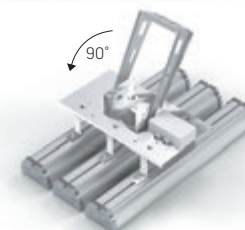

**Installation:**

It is mounted both on a flat surface, and on suspensions  
Easy installation and connection due to the wires removed from the lamp housing

**Case:**

Aluminum anodized body  
Diffuser made of polycarbonate with increased impact resistance  
Special silicone pads to ensure compliance with IP67 protection class

V4-IO-70.0002.IRO-0002  
Swivel mount for 3 pcs. lamps 325×276×300mm

V4-IO-70.0002.IRO-0003  
Swivel mount for 4 pcs. lamps 450×276×300mm

Installation of a single mount on a group mount to adjust the angle of the lamp

V4-IO-70.0004.IRO-0001  
Swivel mount for 3 pcs. lamps 325×120×300mm

V4-IO-70.0003.IRO-0003  
Swivel mount for 4 pcs. lamps 450×120×300mm

The possibility of turning the swivel and console mounts 90 ° for easy installation