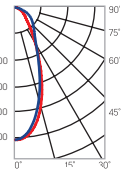

Article	Power	Light temperature	Luminous flux
V1-I0-70073-03L03-6701840	18W	4000K	2100lm
V1-I0-70073-03L03-6701865	18W	6500K	2200lm
V1-I0-70073-03L03-6702740	27W	4000K	2700lm
V1-I0-70073-03L03-6702765	27W	6500K	2800lm