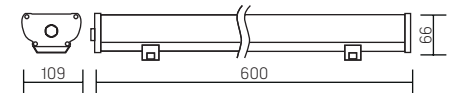

Installation:
It is mounted both on a flat surface, and on suspensions
Easy installation and connection due to the wires removed from the lamp housing

Case:
Aluminum anodized body
Diffuser made of acrylic with increased impact resistance
Special silicone pads to ensure compliance with IP67 protection class

Application:
Rooms with increased requirements for the reliability of lamps, street lighting

Specifications:
Index of color transmission Ra > 80
Temperature range from -40 °C to + 45 °C
LED life 50,000 hours
3 year warranty
Luminous flux ≤ 1%