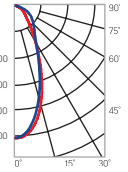

Article	Power	Light temperature	Luminous flux
V1-I0-70072-03L03-6703640	36W	4000K	3700lm
V1-I0-70072-03L03-6703665	36W	6500K	3800lm
V1-I0-70072-03L03-6705440	54W	4000K	5400lm
V1-I0-70072-03L03-6705465	54W	6500K	5600lm