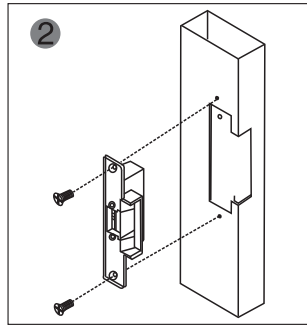

YLI ELECTRONIC

Long-type Electric Strike

Model: YS-132NO/NC

Specification

Size	250Lx25Wx31H(mm)
Voltage	12VDC
Current	200mA
Feature	Fail secure(YS-132NO) Fail safe(YS-132NC)
Suitable for	Wooden door; Metal door
Finishing	Stainless steel
Weight	0.4kg

Diagram(unit:mm)

Options of Mechanical Lock

Mechanical Lock

Knob lock

Installation

1 Cut hole according to the dimension of strike.

2 Assemble the lock and connect it to the power to test

3 Fix the electric strike