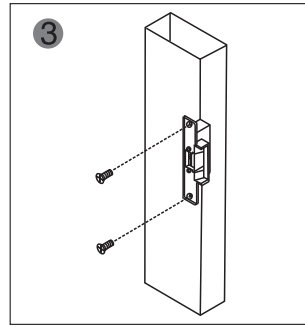

YLI ELECTRONIC

Long-type Electric Strike

Model: YS-132NO/NC

Specification

Size	250Lx25Wx31H(mm)
Voltage	12VDC
Current	200mA
Feature	Fail secure(YS-132NO) Fail safe(YS-132NC)
Suitable for	Wooden door; Metal door
Finishing	Stainless steel
Weight	0.4kg

Diagram(unit:mm)

Options of Mechanical Lock

Mechanical Lock

Knob lock

Installation

1 Cut hole according to the dimension of strike.

2 Assemble the lock and connect it to the power to test

3 Fix the electric strike