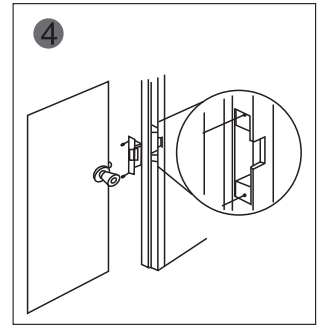

YLI ELECTRONIC

Long-type Electric Strike

Model: YS-132NO/NC

Specification

Size	250Lx25Wx31H(mm)
Voltage	12VDC
Current	200mA
Feature	Fail secure(YS-132NO) Fail safe(YS-132NC)
Suitable for	Wooden door; Metal door
Finishing	Stainless steel
Weight	0.4kg

Diagram(unit:mm)

Options of Mechanical Lock

Mechanical Lock

Knob lock

Installation

1 Cut hole according to the dimension of strike.

2 Assemble the lock and connect it to the power to test

3 Fix the electric strike