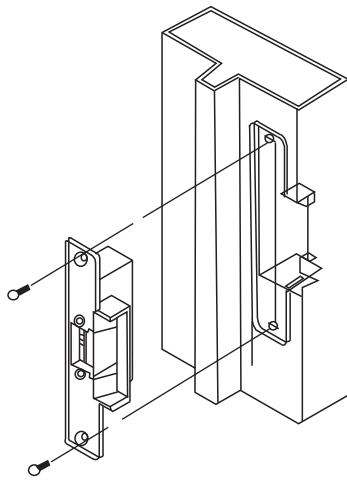

Suitable for

Metal Door Frame