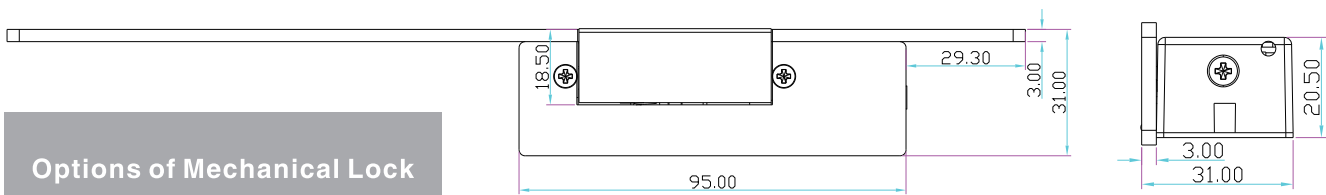

YLI ELECTRONIC

Long-type Electric Strike

Model: YS-132NO/NC

Specification

Size	250Lx25Wx31H(mm)
Voltage	12VDC
Current	200mA
Feature	Fail secure(YS-132NO) Fail safe(YS-132NC)
Suitable for	Wooden door; Metal door
Finishing	Stainless steel
Weight	0.4kg

Diagram(unit:mm)

Options of Mechanical Lock

Mechanical Lock

Knob lock

Installation

1 Cut hole according to the dimension of strike.

2 Assemble the lock and connect it to the power to test

3 Fix the electric strike