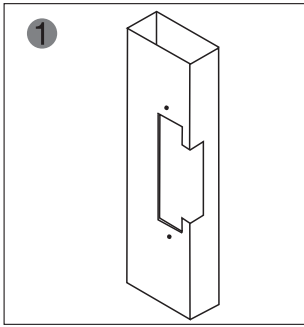

YLI ELECTRONIC

Long-type Electric Strike

Model: YS-132NO/NC

Specification

Size	250Lx25Wx31H(mm)
Voltage	12VDC
Current	200mA
Feature	Fail secure(YS-132NO) Fail safe(YS-132NC)
Suitable for	Wooden door; Metal door
Finishing	Stainless steel
Weight	0.4kg

Diagram(unit:mm)

Options of Mechanical Lock

Mechanical Lock

Knob lock

Installation

1 Cut hole according to the dimension of strike.

2 Assemble the lock and connect it to the power to test

3 Fix the electric strike