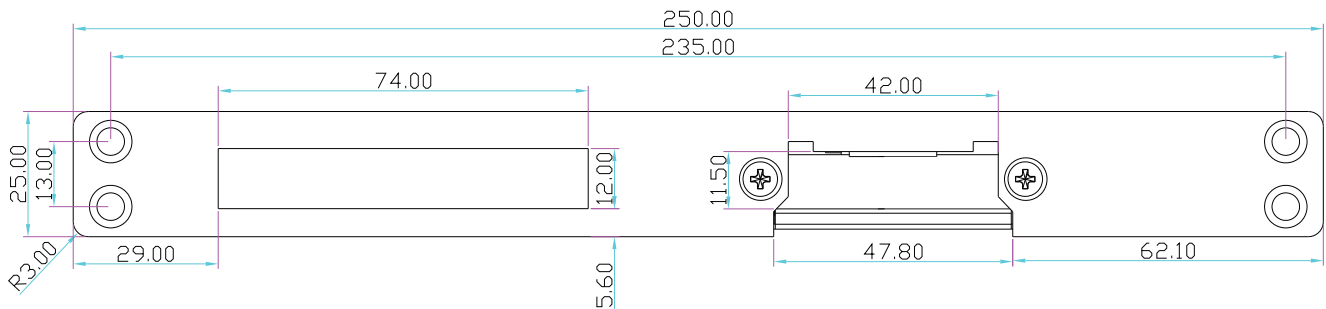

YLI ELECTRONIC

Long-type Electric Strike

Model: YS-132NO/NC

Specification

Size	250Lx25Wx31H(mm)
Voltage	12VDC
Current	200mA
Feature	Fail secure(YS-132NO) Fail safe(YS-132NC)
Suitable for	Wooden door; Metal door
Finishing	Stainless steel
Weight	0.4kg

Diagram(unit:mm)

Options of Mechanical Lock

Mechanical Lock

Knob lock

Installation

1 Cut hole according to the dimension of strike.

2 Assemble the lock and connect it to the power to test

3 Fix the electric strike