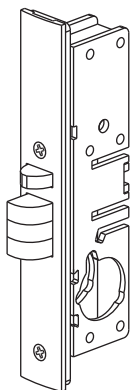

YLI ELECTRONIC

Long-type Electric Strike

Model: YS-132NO/NC

Specification

Size	250Lx25Wx31H(mm)
Voltage	12VDC
Current	200mA
Feature	Fail secure(YS-132NO) Fail safe(YS-132NC)
Suitable for	Wooden door; Metal door
Finishing	Stainless steel
Weight	0.4kg

Diagram(unit:mm)

Options of Mechanical Lock

Mechanical Lock

Knob lock

Installation

1 Cut hole according to the dimension of strike.

2 Assemble the lock and connect it to the power to test

3 Fix the electric strike

4 Finished

Suitable for

Metal Door Frame

Wooden Door Frame

Wire connection