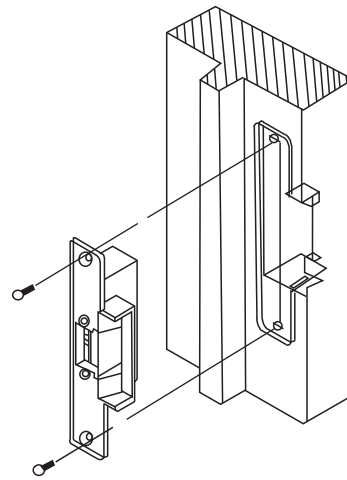

YLI ELECTRONIC

Long-type Electric Strike

Model: YS-132NO/NC

Specification

Size	250Lx25Wx31H(mm)
Voltage	12VDC
Current	200mA
Feature	Fail secure(YS-132NO) Fail safe(YS-132NC)
Suitable for	Wooden door; Metal door
Finishing	Stainless steel
Weight	0.4kg

Diagram(unit:mm)

Options of Mechanical Lock

Mechanical Lock

Knob lock

Installation

1 Cut hole according to the dimension of strike.

2 Assemble the lock and connect it to the power to test

3 Fix the electric strike

4 Finished

Suitable for

Metal Door Frame

Wooden Door Frame

Wire connection