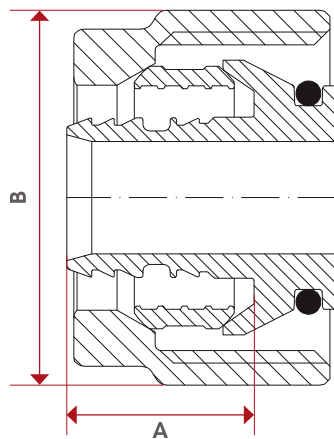

# 595P

NUT AND ADAPTER  
FOR PEX PIPE

Available sizes with 3/4" nut EUROKONUS.

SIZE	CODE	PACKING
3/4" - 16x1,5	595003416150P	25/200
3/4" - 16x2	595003416200P	20/300
3/4" - 17x2	595003417200P	20/300
3/4" - 20x1,9	595003420190P	25/200

## MATERIALS

POS.	DESCRIPTION	N.	MATERIAL
1	Nut	1	Nickel-plated brass CW617N
2	Ring	1	Brass CW614N
3	Tail	1	Brass CW614N
4	O-ring	1	EPDM

## OVERALL DIMENSIONS

	3/4"-16x1,5	3/4"-16x2	3/4"-17x2	3/4"-20x1,9
A	15	-	14,44	15
B	Es. Ch. 27	Es. Ch. 27	Es. Ch. 27	Es. Ch. 27