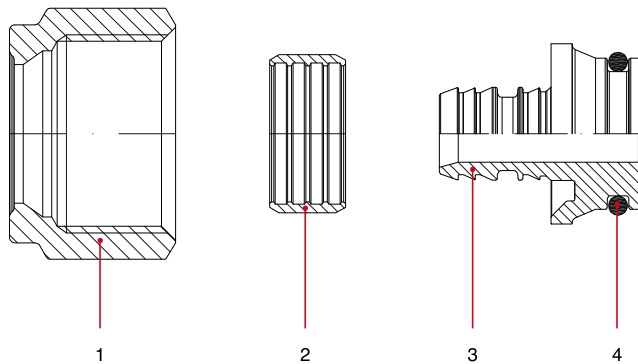

# 595P

NUT AND ADAPTER  
FOR PEX PIPE

Available sizes with 3/4" nut EUROKONUS.

SIZE	CODE	PACKING
3/4" - 16x1,5	595003416150P	25/200
3/4" - 16x2	595003416200P	20/300
3/4" - 17x2	595003417200P	20/300
3/4" - 20x1,9	595003420190P	25/200

## MATERIALS

POS.	DESCRIPTION	N.	MATERIAL
1	Nut	1	Nickel-plated brass CW617N
2	Ring	1	Brass CW614N
3	Tail	1	Brass CW614N
4	O-ring	1	EPDM

## OVERALL DIMENSIONS

	3/4"-16x1,5	3/4"-16x2	3/4"-17x2	3/4"-20x1,9
A	15	-	14,44	15
B	Es. Ch. 27	Es. Ch. 27	Es. Ch. 27	Es. Ch. 27